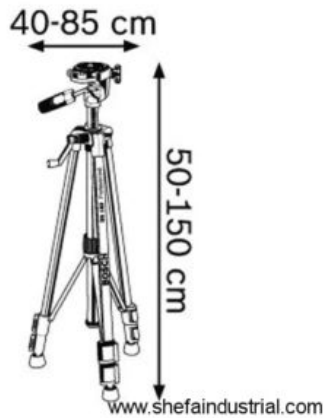

Product Gallery